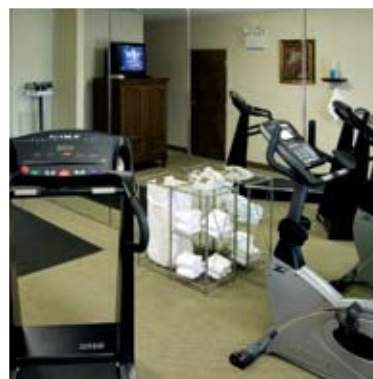

Simply **Sophisticated**

It's like drinking high tea without your pinky extended. We've got everything you need minus the frills. Guestrooms feature large work desks with a refrigerator, microwave, ironing board, Smart Roast® Coffee & Tea service. You'll enjoy complimentary hi-speed internet access in every room, printer/fax capabilities in the business area and a free copy of *USA Today* at your door step. Our versatile meeting room accommodates up to 36 people with infinite set up and catering options.

Simply **Spontaneous**

Plan your day while getting off to a Smart Start at the FREE Express Start® Breakfast Bar. Enjoy a wide selection of juices, fruits, cereals, our exclusive cinnamon rolls and Smart Roast® Coffee. Grab a bottled water and swing by the fitness room for some morning cardio. If working out seems a little too much like work, relax outdoors by the heated pool and enjoy the scenic PA Dutch countryside. It's your vacation... do it your way.

Simply **Situated**

Holiday Inn Express Lancaster is the only hotel in the county where you can score amazing bargains and treat your tastebuds without ever starting the car. Take a walk or ride the complimentary shuttle through Rockvale Outlets' 100 factory direct stores and six restaurants. Then visit us at the front desk to find out about discount packages for all the best local attractions including Dutch Wonderland Amusement Park, Strasburg Railroad, American Music Theatre and Sight & Sound Theatres... all just minutes away from the hotel.